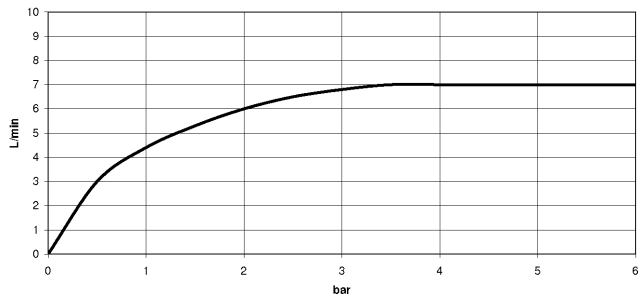

**EDITION PRO Wall-mounted single-lever basin mixer without pop-up waste -
Chrome**

36 812 626

- 200mm projection
- fixed spout
- circular, air-enriched flow
- hole diameter spout 37 mm
- hole diameter single-lever mixer 57 mm
- rosette for spout Ø 55mm
- rosette for mixer Ø 78mm
- max. flow 7 l/min
- lead-free

EDITION PRO Wall-mounted single-lever basin mixer without pop-up waste - Chrome

36 812 626
mm [inches]

Flow rate chart

Certificates

WRAS_2107048. LGA_9280.

**EDITION PRO Wall-mounted single-lever basin mixer without pop-up waste -
Chrome**