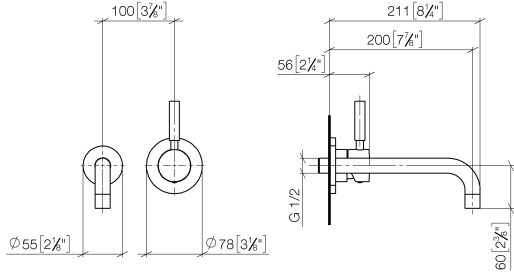

**EDITION PRO Wall-mounted single-lever basin mixer without pop-up waste -
Chrome**

36 812 626

- 200mm projection
- fixed spout
- circular, air-enriched flow
- hole diameter spout 37 mm
- hole diameter single-lever mixer 57 mm
- rosette for spout Ø 55mm
- rosette for mixer Ø 78mm
- max. flow 7 l/min
- lead-free

	Chrome	36 812 626-00
	Matte Black	36 812 626-33
	Brushed Chrome	36 812 626-93

Required miscellaneous

EDITION PRO Concealed wall-mounted single-lever mixer mixer on right - 35 870 970 90
 •max. recess depth 95 mm
 •min. recess depth 80 mm

EDITION PRO Wall-mounted single-lever basin mixer without pop-up waste - Chrome

36 812 626
mm [inches]

Flow rate chart

Certificates

WRAS_2107048. LGA_9280.

**EDITION PRO Wall-mounted single-lever basin mixer without pop-up waste -
Chrome**

36 812 626

Spare parts list

No.	Item Number	Name	Quantity used	Delivery time
1	90 14 10 026 00 90	seal	1	2
2	09 27 22 503-00	rosette	1	10
3	04 28 22 116 10-00	spout	1	10
4	90 23 01 019 00-00	aerator	1	10
5	90 20 62 040 00-00	handle	1	10
6	09 11 02 522-00	cover	1	10
7	90 27 62 011 00-00	rosette	1	10
8	90 15 05 064 01 90	cartridge	1	2