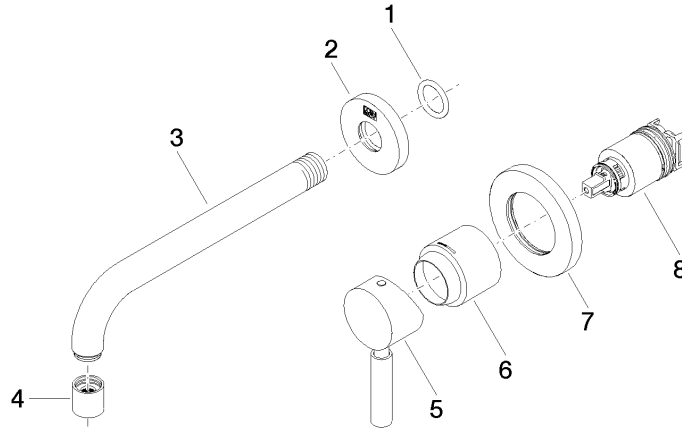

**EDITION PRO Wall-mounted single-lever basin mixer without pop-up waste -
Chrome**

36 812 626

- 200mm projection
- fixed spout
- circular, air-enriched flow
- hole diameter spout 37 mm
- hole diameter single-lever mixer 57 mm
- rosette for spout Ø 55mm
- rosette for mixer Ø 78mm
- max. flow 7 l/min
- lead-free

	Chrome	36 812 626-00
	Matte Black	36 812 626-33
	Brushed Chrome	36 812 626-93

Required miscellaneous

EDITION PRO Concealed wall-mounted single-lever mixer mixer on right - 35 870 970 90
 •max. recess depth 95 mm
 •min. recess depth 80 mm

EDITION PRO Wall-mounted single-lever basin mixer without pop-up waste - Chrome

36 812 626
mm [inches]

Flow rate chart

Certificates

WRAS_2107048. LGA_9280.

**EDITION PRO Wall-mounted single-lever basin mixer without pop-up waste -
Chrome**

36 812 626

Spare parts list

No.	Item Number	Name	Quantity used	Delivery time
1	90 14 10 026 00 90	seal	1	2
2	09 27 22 503-00	rosette	1	10
3	04 28 22 116 10-00	spout	1	10
4	90 23 01 019 00-00	aerator	1	10
5	90 20 62 040 00-00	handle	1	10
6	09 11 02 522-00	cover	1	10
7	90 27 62 011 00-00	rosette	1	10
8	90 15 05 064 01 90	cartridge	1	2